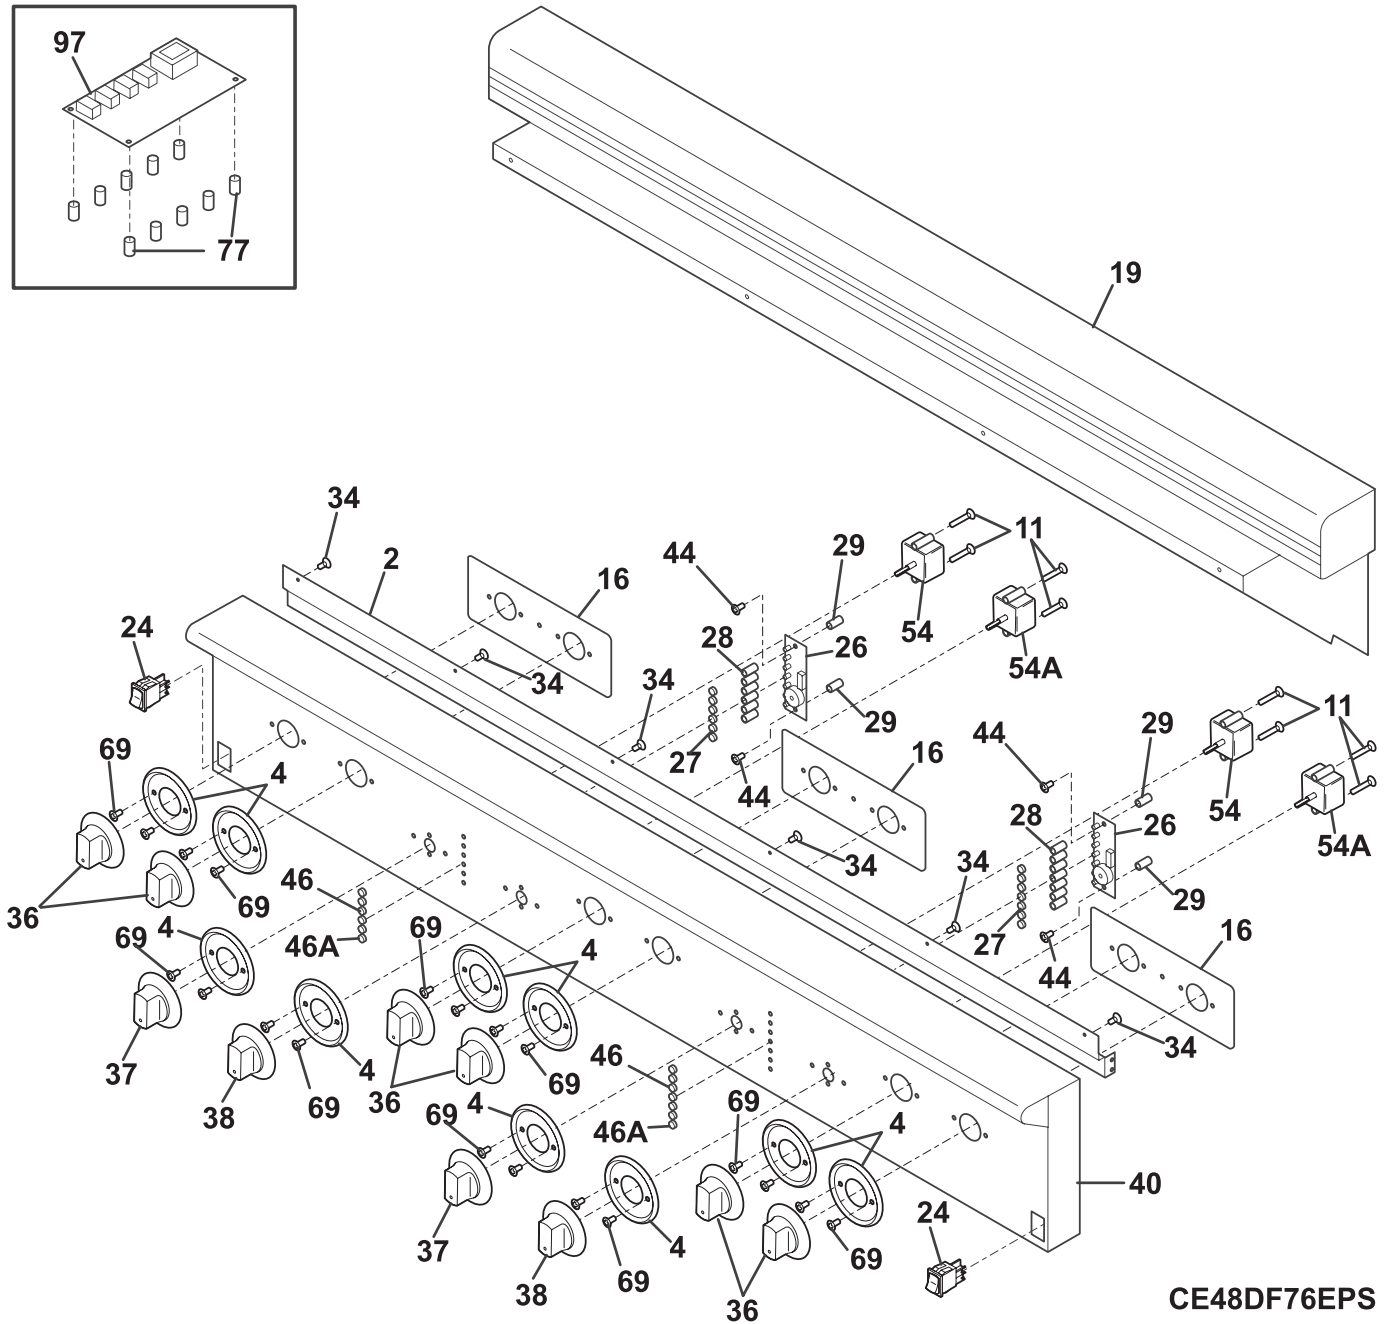

Model No.  
**E48DF76E**

Copyright © 2006 Electrolux Home Products, Inc.  
All rights reserved.

**BACKGUARD**

**CE48DF76EPS**

**BACKGUARD**

POS. NO	PART NO.	DESCRIPTION
2	5304453227	Support, spill tray, front
4	5304446031	Bezel, burner knob
11	5304452790	Screw, pan, 6/32 x 1/2
16	5304453228	Panel, mounting
19	5304453229	Panel, backguard
24 #	5304452794	Switch, rocker
26 #	5304452799	Board, indicator light, (2), LED
27	5304452786	Retainer, lens
28	5304452796	Tubing, indicator light
29	5304452793	Spacer, light board
34	5304452454	Screw, #8 x .375"
36	5304452800	Knob, top burner
37	5304452801	Knob, oven selector
38	5304452802	Knob, oven temp.
40	5304453230	Panel, control, stainless
44	5304446271	Screw, phil pan hd, #8 x 1/4, (8)
46	5304452795	Lens, indicator light, blue
46A	5304452805	Lens, indicator light, red
54 #	5304452797	Control, oven selector
54A#	5304452798	Control, oven temp.
69	5304452792	Screw, mounting
77	5304452791	Support, control board
97 #	5304453231	Board, control, large oven
97 #	5304453232	Board, control, small oven
* #	5304452804	Harness, wiring, oven controls
* #	5304452803	Harness, wiring, indicator light